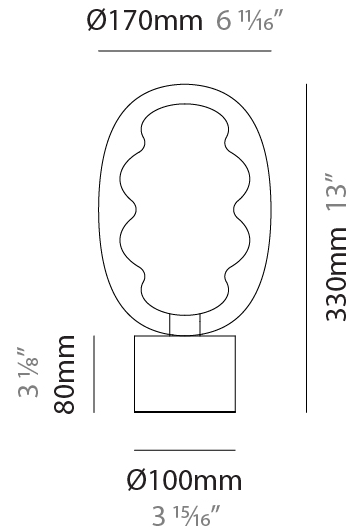

DALMA PORTABLE

D144038- _____

base number   Holder Options   Finish Options

1. To build a product code in our configurator select the specify button on the base model # product page
2. To build a manual product code on this datasheet choose from the options listed below in blue font and add the suffix to the base model #

GENERAL

Series: Dalma
Brand: Cangini & Tucci
Division: Design
Mounting Type: Portable
Mounting Location: Table
Subcategory: Table

PHYSICAL

Shape: Oval
Diameter (mm): 170
Diameter (in): 6 ¹¹/₁₆
Height (mm): 330
Height (in): 13
Light Distribution: Omnidirectional
Fixture Finish: [AMB](#) / [GRN](#) / [PNK](#) / [RUB](#) / [SKB](#) / [SMK](#) / [TOB](#) / [TRA](#)
Holder Finish: [BCN](#) / [CHA](#) / [FGD](#)
Fixture Material: Glass / Metal

ELECTRICAL

Lamp Type: LED (Zhaga Standard)
Input Wattage (W): 9
Dimming: Non-Dimming / Phase Dimming (120vac Only)
Driver Included: Yes
Driver Location: Integrated
Driver Type: Constant Current- Universal
Driver Class: Class 2
Input Voltage (V): 120
Constant Current (MA): 350

LED

Color Temperature (°K): 2700 / 3000
Max. Delivered Lumen (lm): 1125
CRI: >95 CRI
Lamp Life (hrs): 50000

OPTICAL

RATINGS AND CERTIFICATIONS

Certified By: Certified for North American Standards
IP rating: IP20

PROJECT _____
TYPE _____
SPECIFIER _____
QUANTITY _____
DATE _____