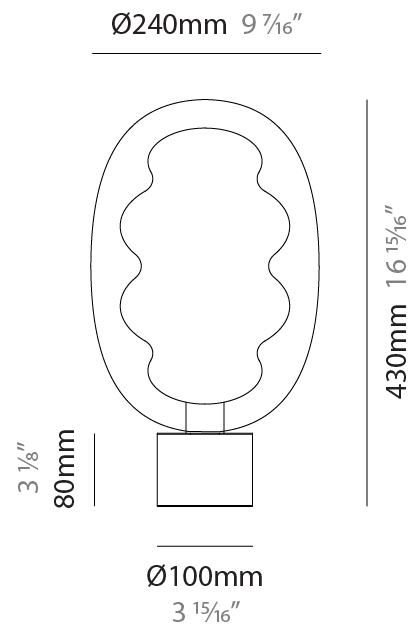

DALMA PORTABLE

D144039- _____

base number   Holder Options   Finish Options

PROJECT
TYPE
SPECIFIER
QUANTITY
DATE

1. To build a product code in our configurator select the specify button on the base model # product page
2. To build a manual product code on this datasheet choose from the options listed below in blue font and add the suffix to the base model #

GENERAL

Series: Dalma
Brand: Cangiini & Tucci
Division: Design
Mounting Type: Portable
Mounting Location: Table
Subcategory: Table

PHYSICAL

Shape: Oval
Diameter (mm): 240
Diameter (in): 9 7/16
Height (mm): 430
Height (in): 16 15/16
Light Distribution: Omnidirectional
Fixture Finish: [AMB](#) / [GRN](#) / [PNK](#) / [RUB](#) / [SKB](#) / [SMK](#) / [TOB](#) / [TRA](#)
Holder Finish: [BCN](#) / [CHA](#) / [FGD](#)
Fixture Material: Glass / Metal

ELECTRICAL

Lamp Type: LED (Zhaga Standard)
Input Wattage (W): 12
Dimming: Non-Dimming / Phase Dimming (120vac Only)
Driver Included: Yes
Driver Location: Integrated
Driver Type: Constant Current- Universal
Driver Class: Class 2
Input Voltage (V): 120
Constant Current (MA): 350

LED

Color Temperature (°K): 2700 / 3000
Max. Delivered Lumen (lm): 1500
CRI: >95 CRI
Lamp Life (hrs): 50000

OPTICAL

RATINGS AND CERTIFICATIONS

Certified By: Certified for North American Standards
IP rating: IP20