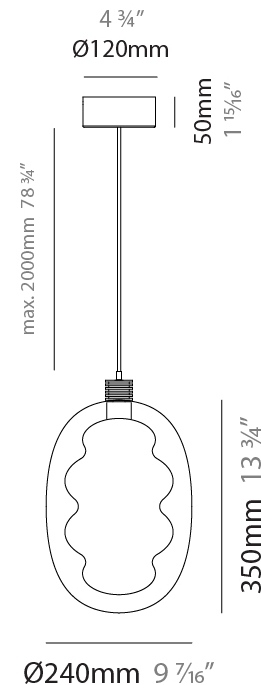

PROJECT	
TYPE	
SPECIFIER	
QUANTITY	
DATE	

DALMA MONOPOINT SUSPENSION

D141281-

base number   Holder Options   Finish Options

1. To build a product code in our configurator select the specify button on the base model # product page
2. To build a manual product code on this datasheet choose from the options listed below in blue font and add the suffix to the base model #

GENERAL

Series: Dalma
Subseries: Dalma Monopoint
Brand: Cangini & Tucci
Division: Design
Mounting Type: Suspension
Mounting Location: Ceiling
Subcategory: Pendant

PHYSICAL

Shape: Oval
Diameter (mm): 240
Diameter (in): 9 7/16
Width (mm): 350
Width (in): 13 3/4
Height (mm): 2350
Height (in): 92 1/2
Light Distribution: Omnidirectional
Fixture Finish: [AMB](#) / [GRN](#) / [PNK](#) / [RUB](#) / [SKB](#) / [SMK](#) / [TOB](#) / [TRA](#)
Holder Finish: [BCN](#) / [CHA](#) / [FGD](#)
Fixture Material: Glass / Metal
Cable Details: 2000mm/78 3/4" Transparent Cable

ELECTRICAL

Lamp Type: LED
Input Wattage (W): 12
Dimming: Non-Dimming / Phase Dimming (120vac Only)
Driver Included: Yes
Driver Location: Integrated
Driver Type: Constant Current- Universal
Driver Class: Class 2
Input Voltage (V): 120
Constant Current (MA): 350

LED

Color Temperature (°K): 2700 / 3000
Max. Delivered Lumen (lm): 1500
CRI: >95 CRI
Lamp Life (hrs): 50000

OPTICAL

RATINGS AND CERTIFICATIONS

Certified By: Certified for North American Standards
IP rating: IP20