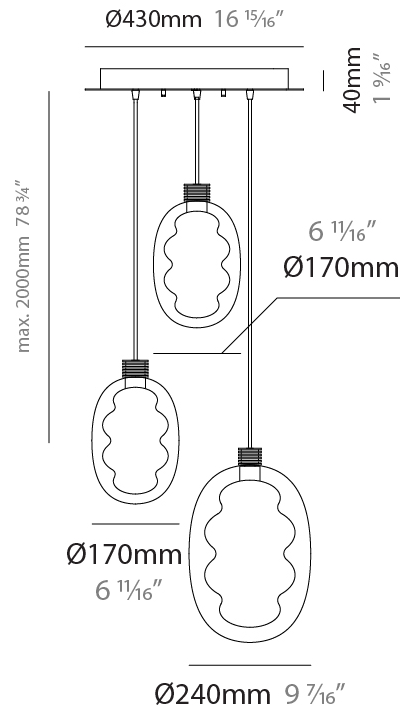

DALMA 3 LIGHT CLUSTER SUSPENSION

D141283-

base number   Holder Options   Finish Options

1. To build a product code in our configurator select the specify button on the base model # product page
2. To build a manual product code on this datasheet choose from the options listed below in blue font and add the suffix to the base model #

GENERAL

Series: Dalma
Subseries: Dalma 3 Light Cluster
Brand: Cangini & Tucci
Division: Design
Mounting Type: Suspension
Mounting Location: Ceiling
Subcategory: Pendant

PHYSICAL

Shape: Oval
Diameter (mm): 430
Diameter (in): 16 ¹⁵/₁₆"
Width (mm): 350
Width (in): 13 ³/₄"
Height (mm): 2350
Height (in): 92 ¹/₂"
Light Distribution: Omnidirectional
Fixture Finish: [AMB](#) / [GRN](#) / [PNK](#) / [RUB](#) / [SKB](#) / [SMK](#) / [TOB](#) / [TRA](#)
Holder Finish: [BCN](#) / [CHA](#) / [FGD](#)
Fixture Material: Glass / Metal
Cable Details: 2000mm/78 3/4" Transparent Cable

ELECTRICAL

Lamp Type: LED
Input Wattage (W): 30
Dimming: Non-Dimming / Phase Dimming (120vac Only)
Driver Included: Yes
Driver Location: Integrated
Driver Type: Constant Current- Universal
Driver Class: Class 2
Input Voltage (V): 120
Constant Current (MA): 350

LED

Color Temperature (°K): 2700 / 3000
Max. Delivered Lumen (lm): 3750
CRI: >95 CRI
Lamp Life (hrs): 50000

OPTICAL

RATINGS AND CERTIFICATIONS

Certified By: Certified for North American Standards
IP rating: IP20

PROJECT
TYPE
SPECIFIER
QUANTITY
DATE